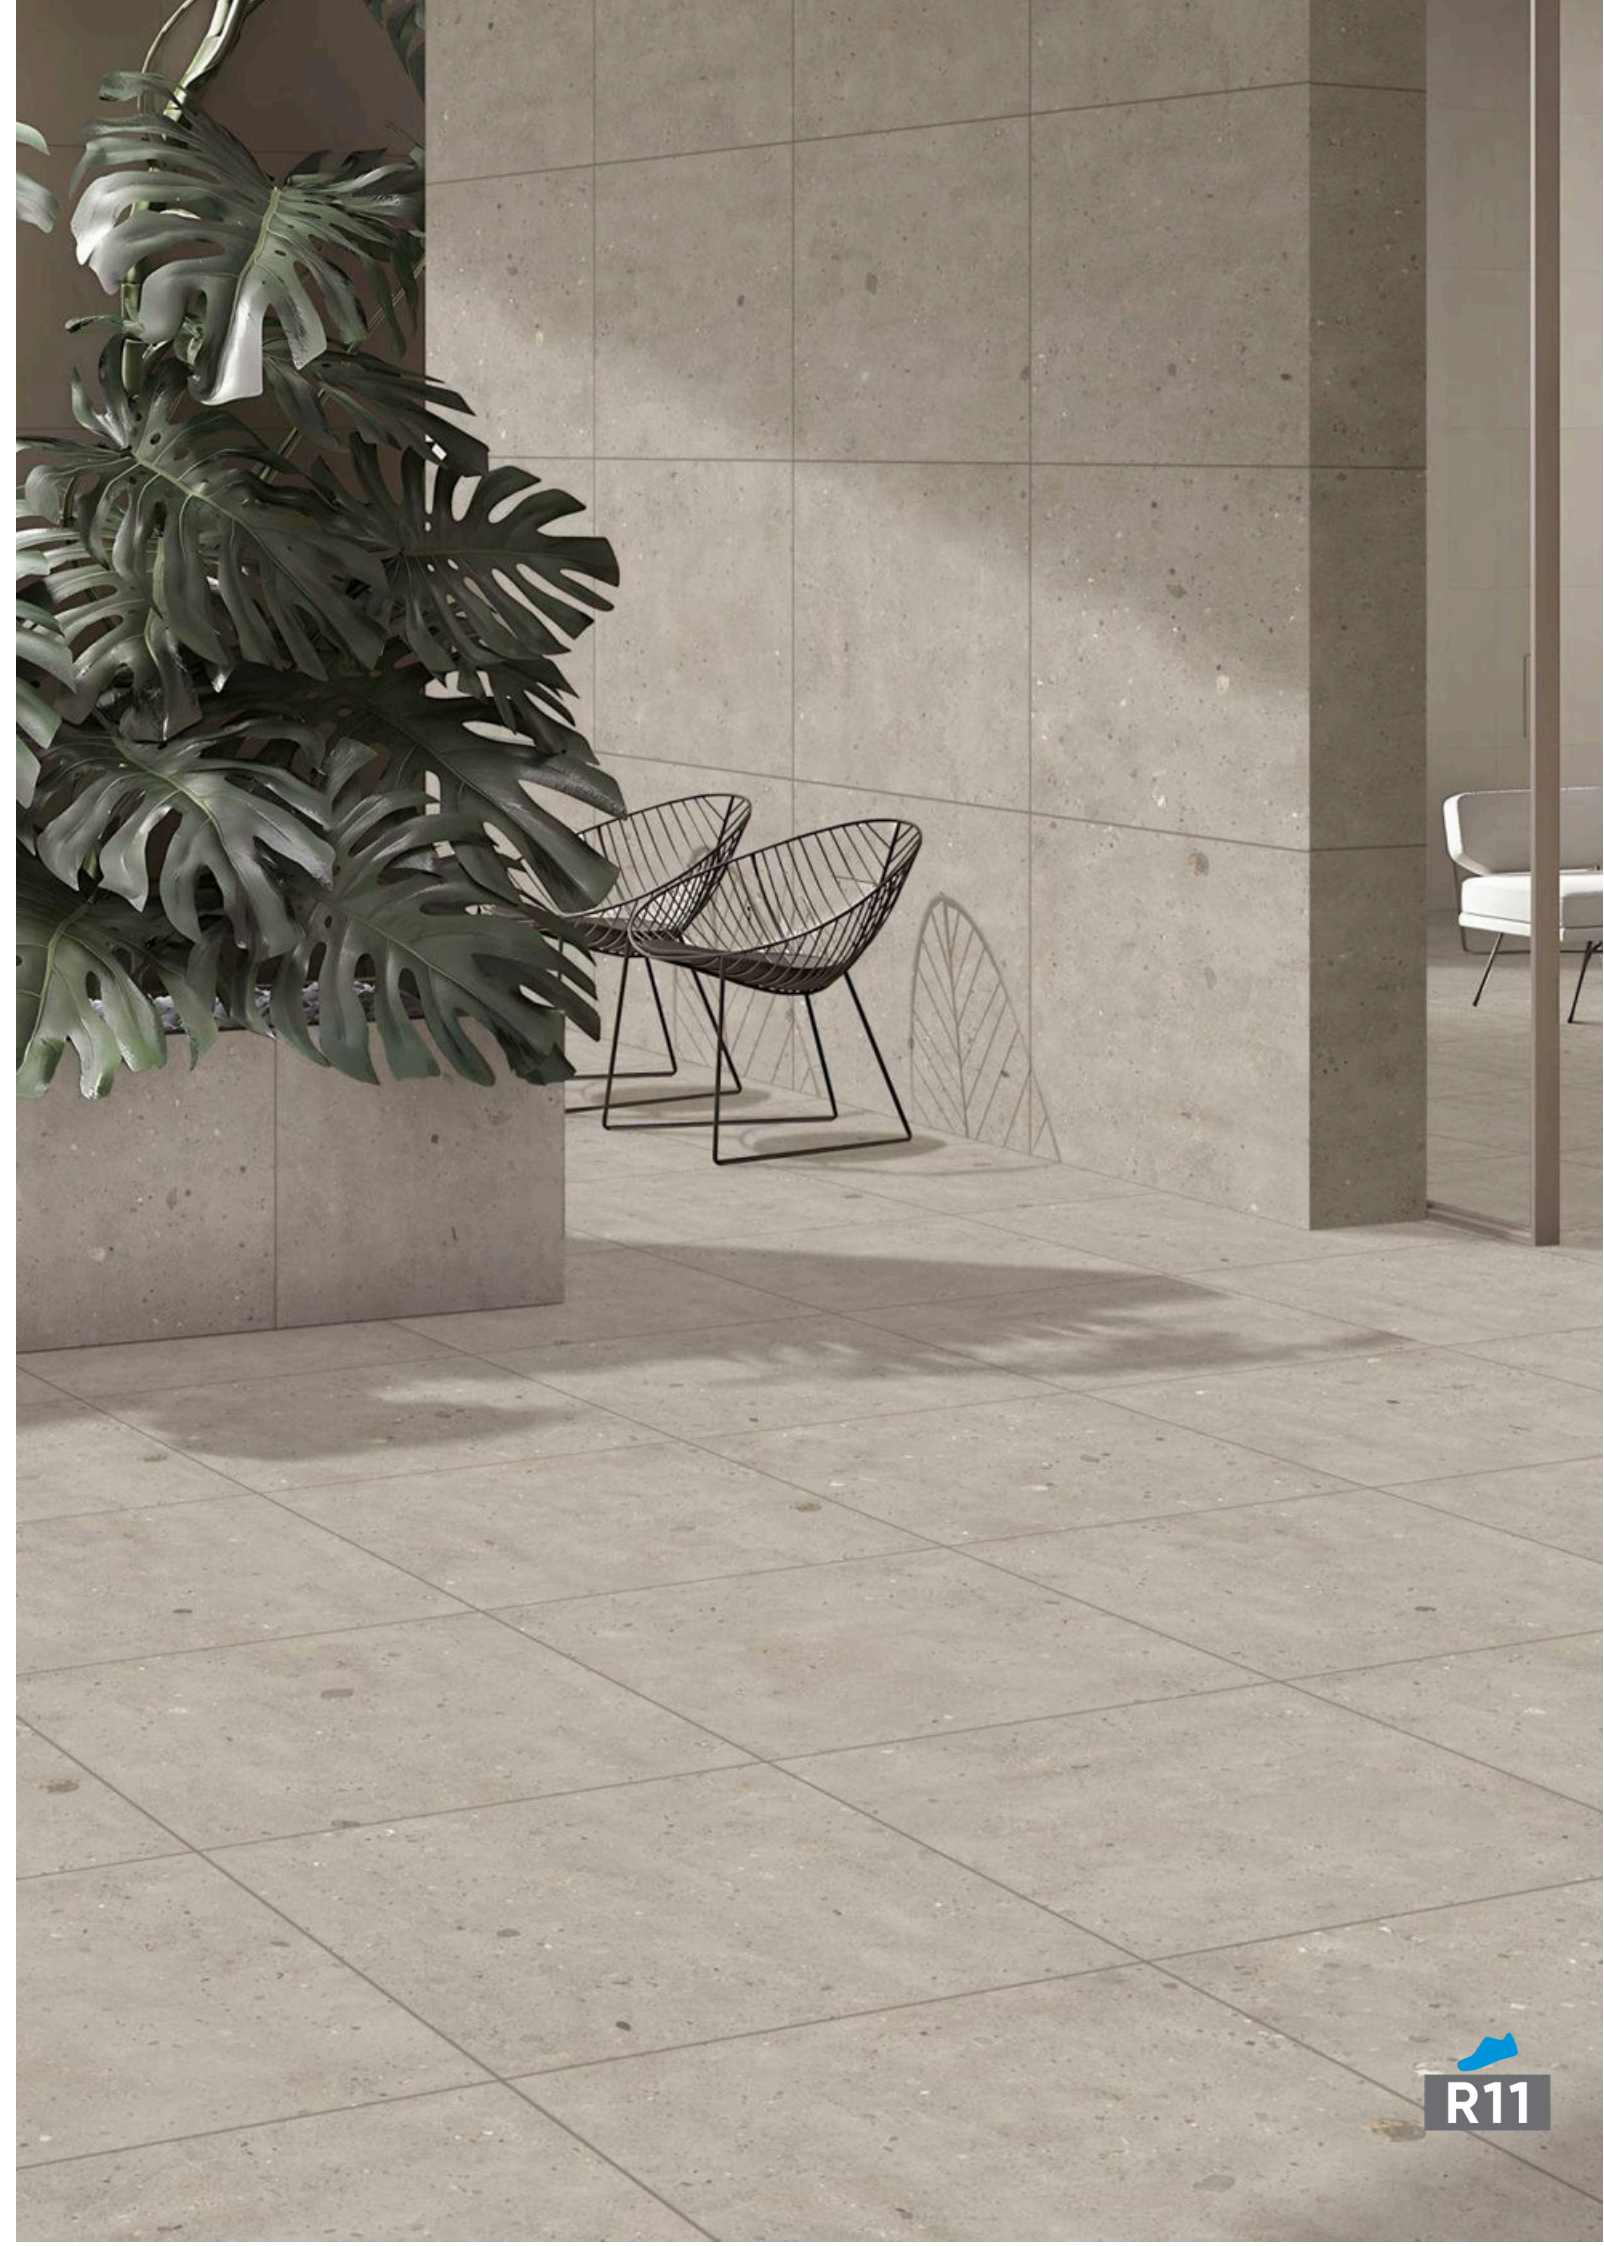

Finish :
R11 Matt

Size :
600x600mm

Technical Specification

BYREDO GREY

08 Faces

CHANELI GRIS

08 Faces

R11