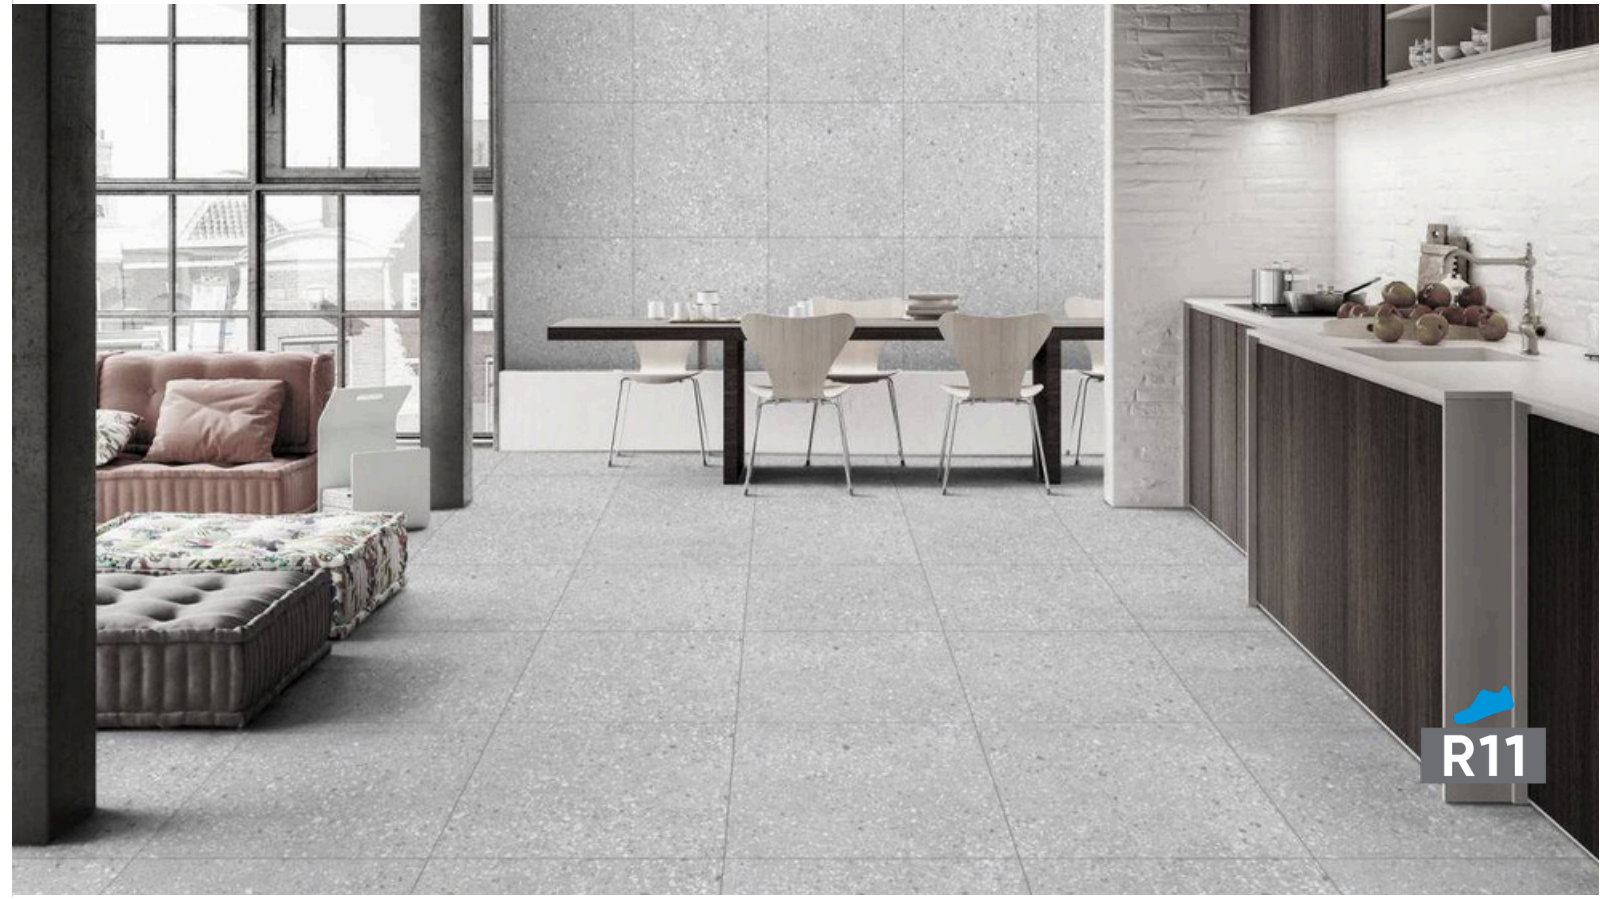

Finish : R11 Matt | Size : 600x600mm

Technical Specification

BALENCIA BIANCO

06 Faces

SANTAL GREY

04 Faces

MICHAEL GREY

06 Faces