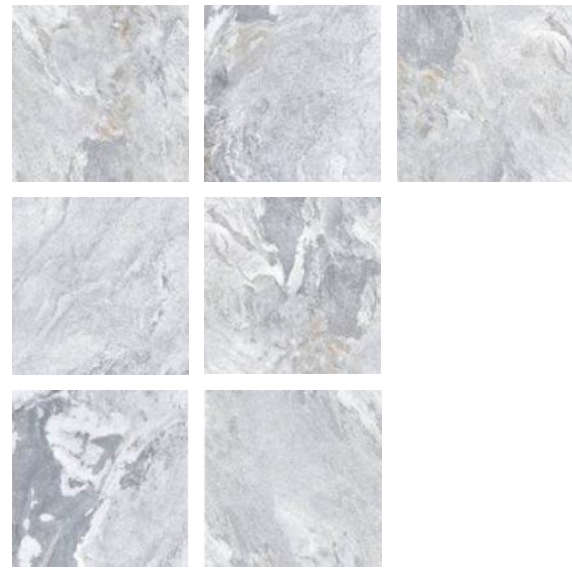

Faces

Finish : R11 Matt | Size : 600x600mm

Technical Specification

RALPH STONE

08 Faces

VUITTON BIANCO

08 Faces

VUITTON GREY