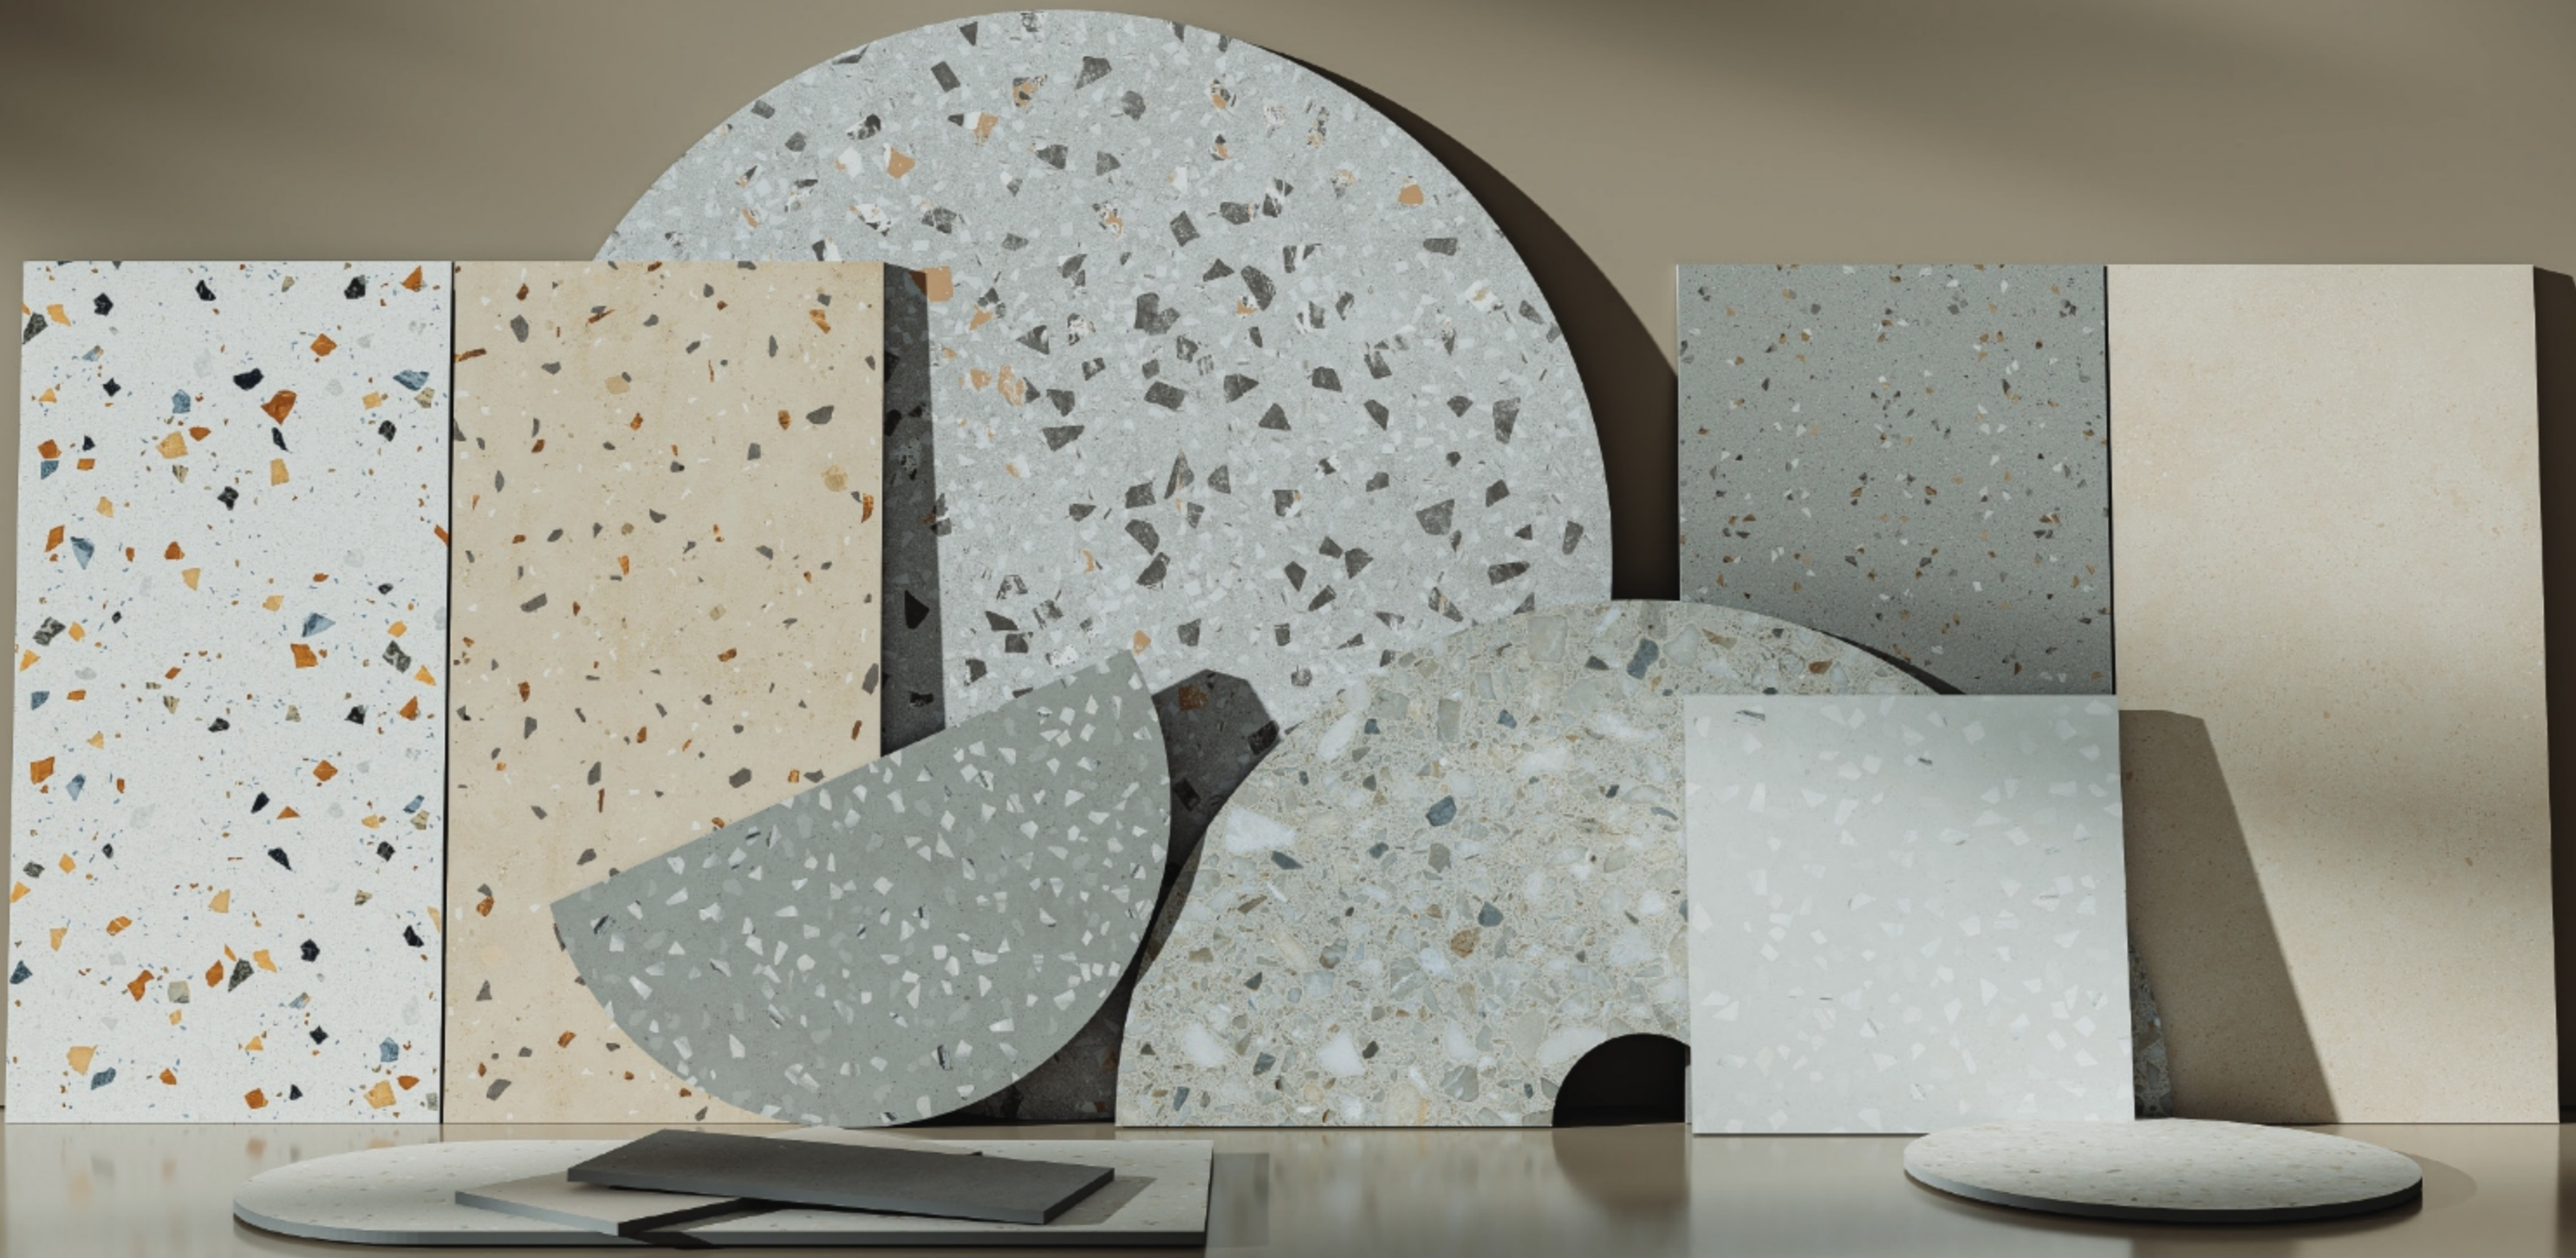

# Series Intro

The Terra Collection Comprises Matt Surfaces Infused With Minute Details To Give Your Space A Classic And Iconic Look.

The Terra Collection Comes With Matt Surface That Are Highlighted With Intricate Details Of The Flakes That Are Larger In Size And Capture Attention, Evoking A Distinguishing Appeal In Your Space.