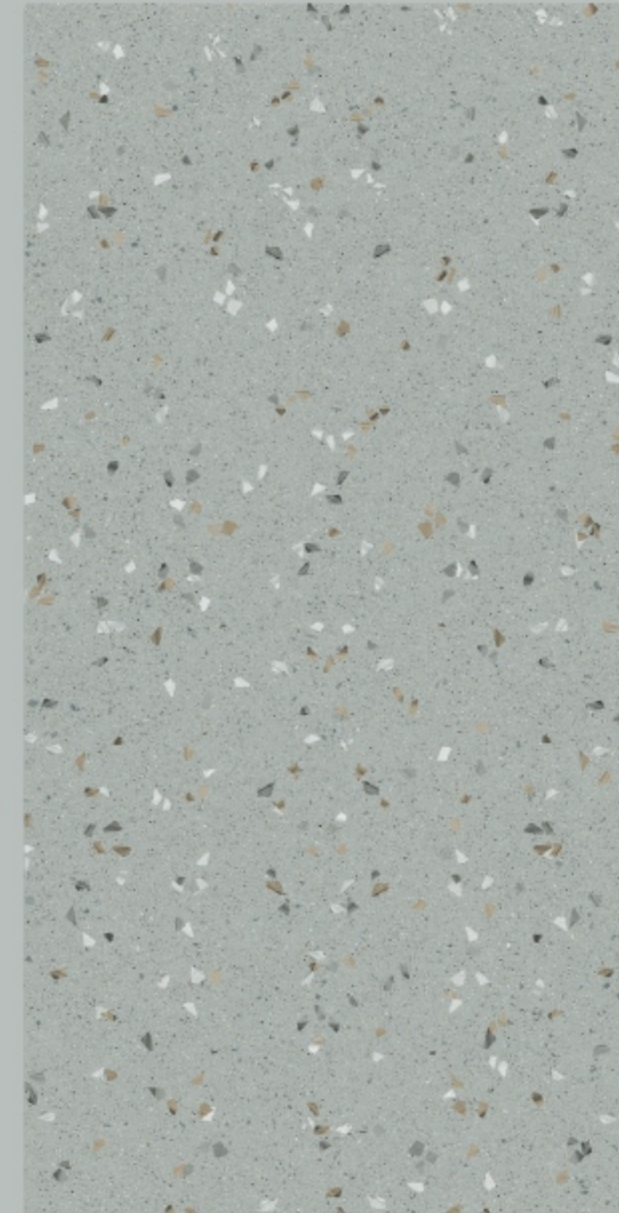

Terrica Jet