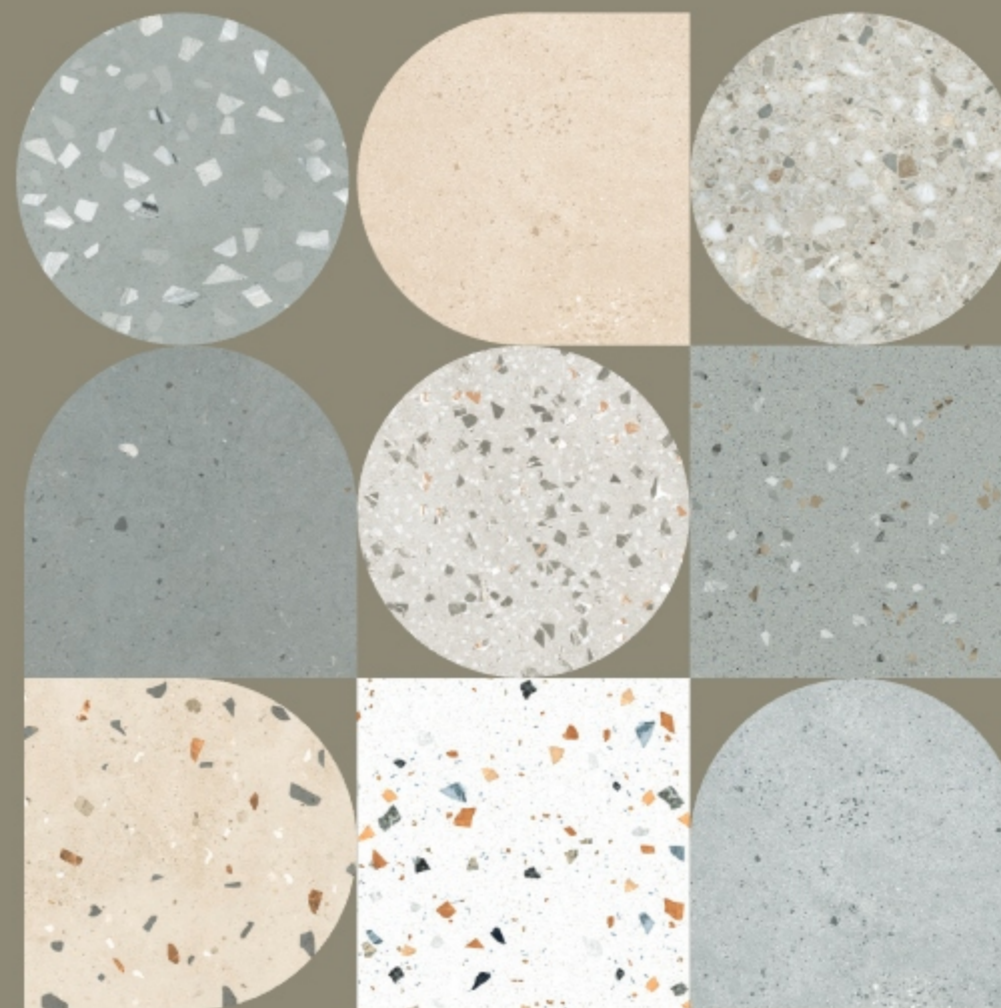

Mastering The Details

Our Commitment To Excellence Is Embodied In Our Technical Specifications. We Leave No Detail To Chance When It Comes To Creating Tiles That Meet The Highest Standards. Our Technical Specifications Are A Testament To Our Dedication To Precision, Quality, And Innovation. We Understand That Your Projects Demand Nothing Less Than Perfection. That's Why Our Technical Specifications Are Designed To Exceed Even The Most Stringent Requirements.

The collection's generous dimension, 600x1200 mm, allows you to create a space that brings a sense of grandeur to any room. The sleek designs of these surfaces create an upscale feel.

Elevate your interiors with the modern matt finish of surfaces that are perfect for creating an inviting ambience. The bold yet refined aesthetics of these surfaces bring subtlety to any room.

600X
1200 MM
Glazed Vitrified Tiles