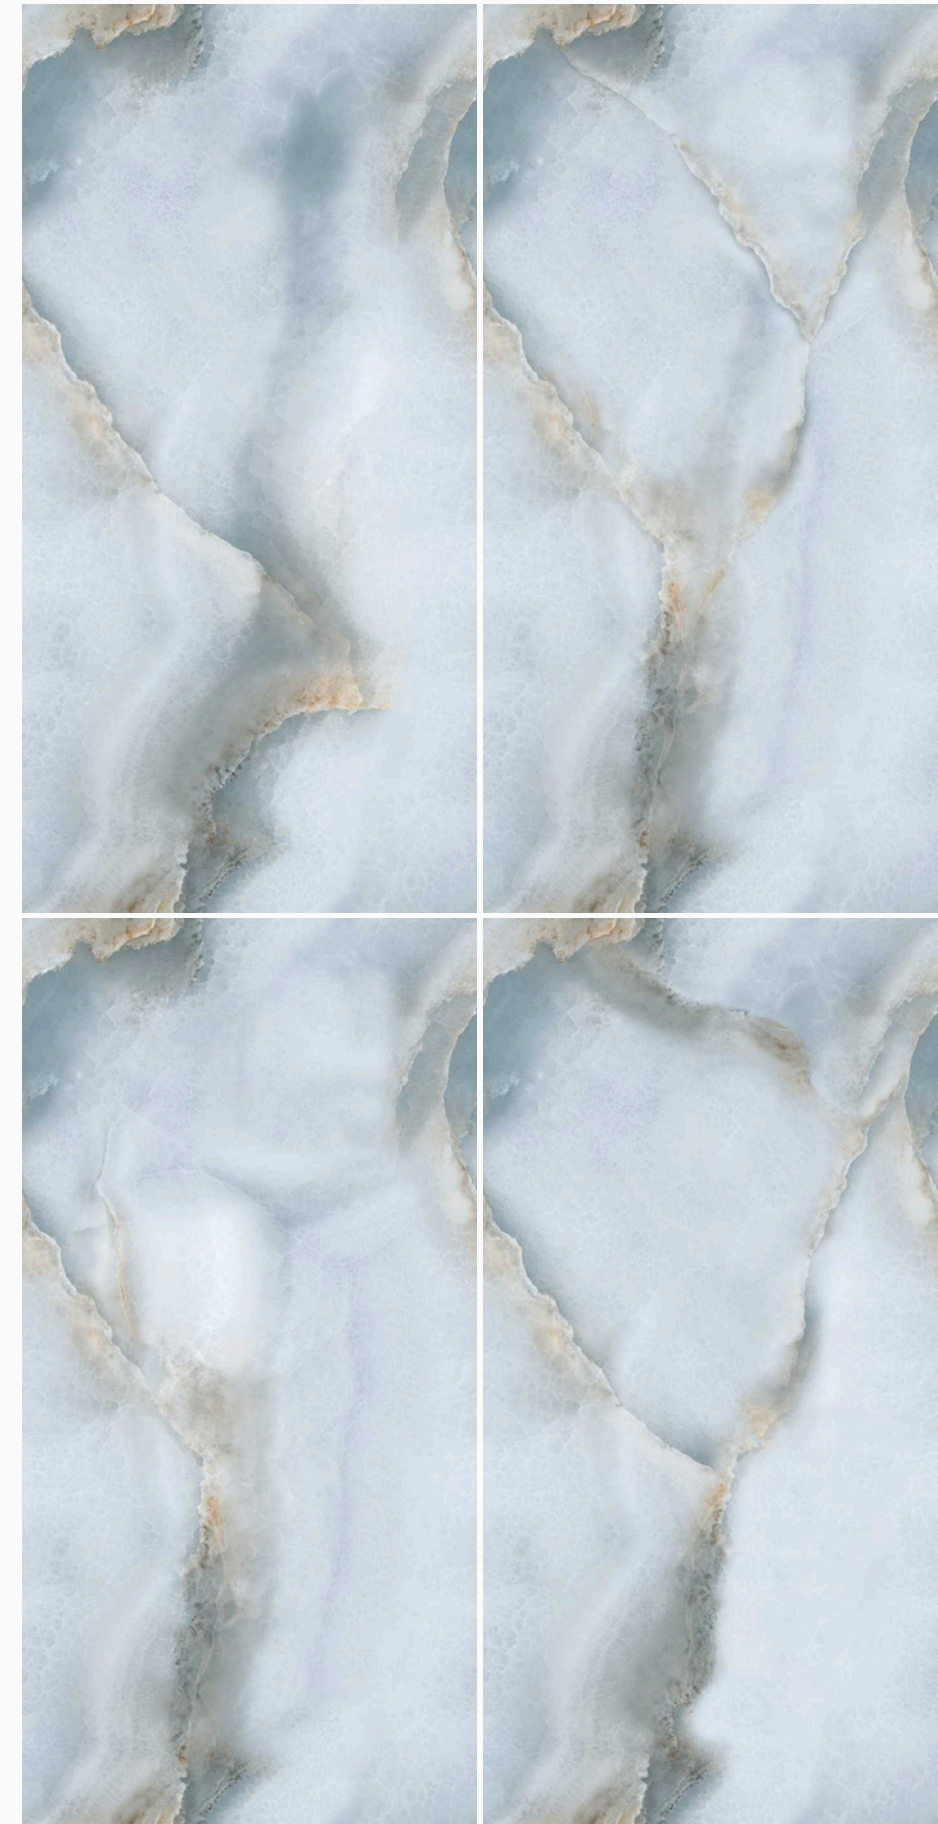

ENDLESS COLLECTION
60x120cm

ENDLESS GLITZ