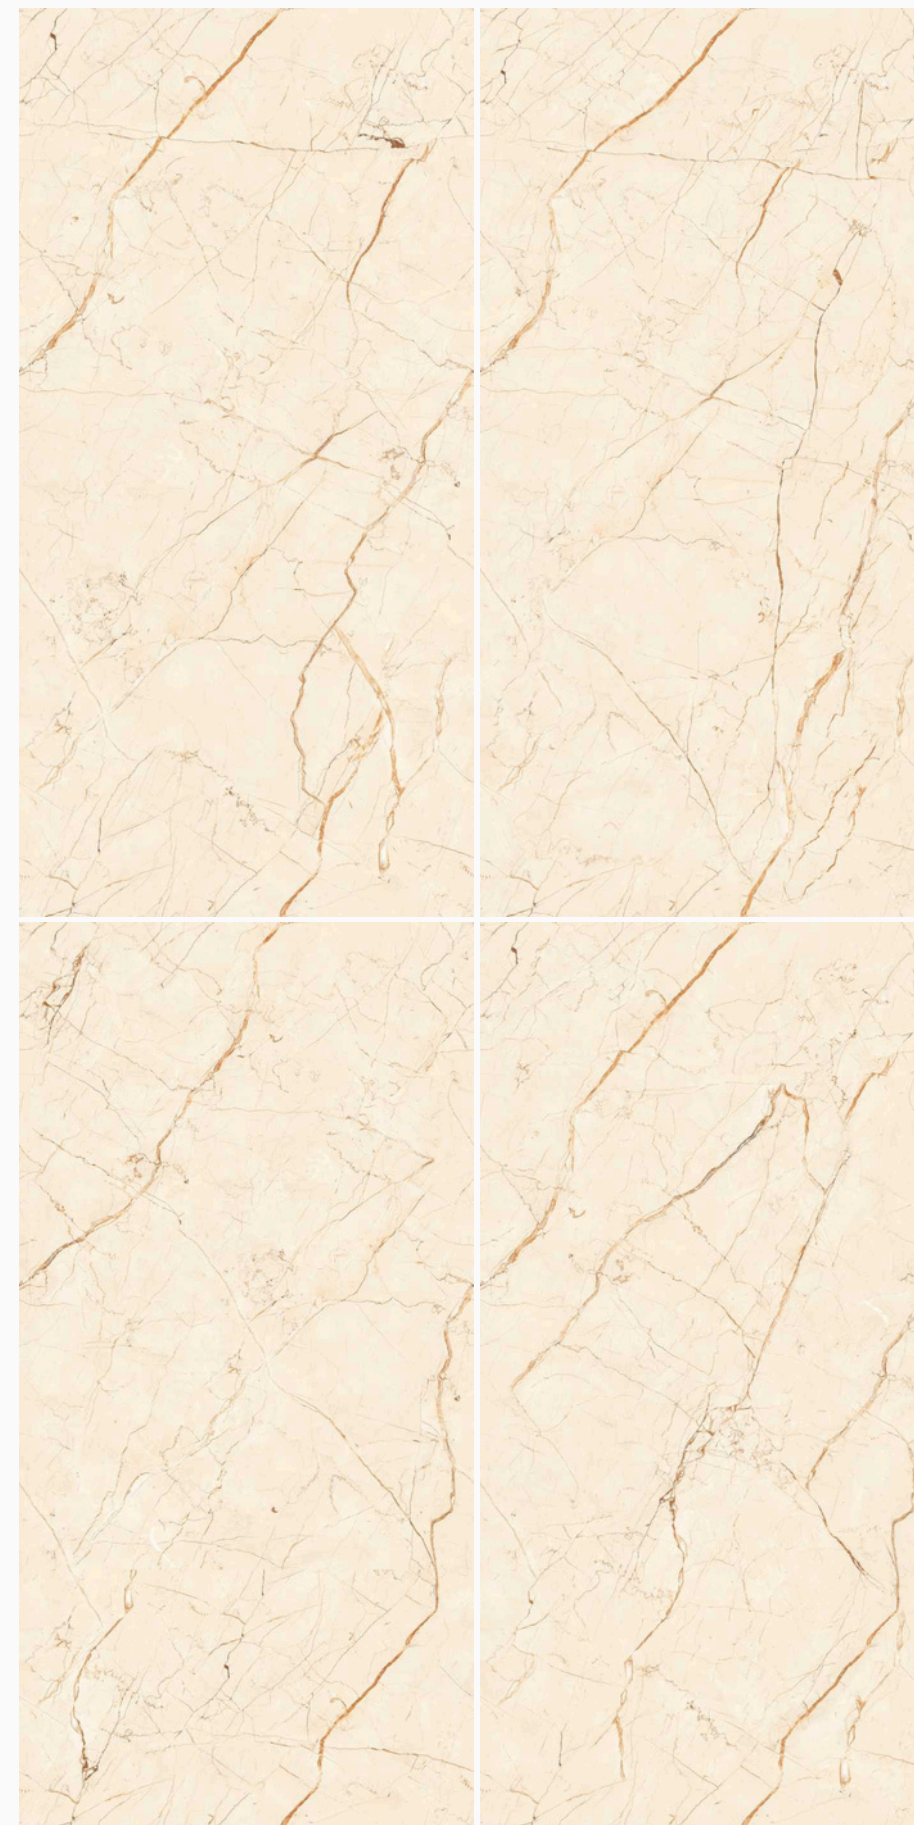

ENDLESS GLITZ

Finish - Glossy
Random - 4 Faces
Collection - Endless Collection

ENDLESS GLITZ