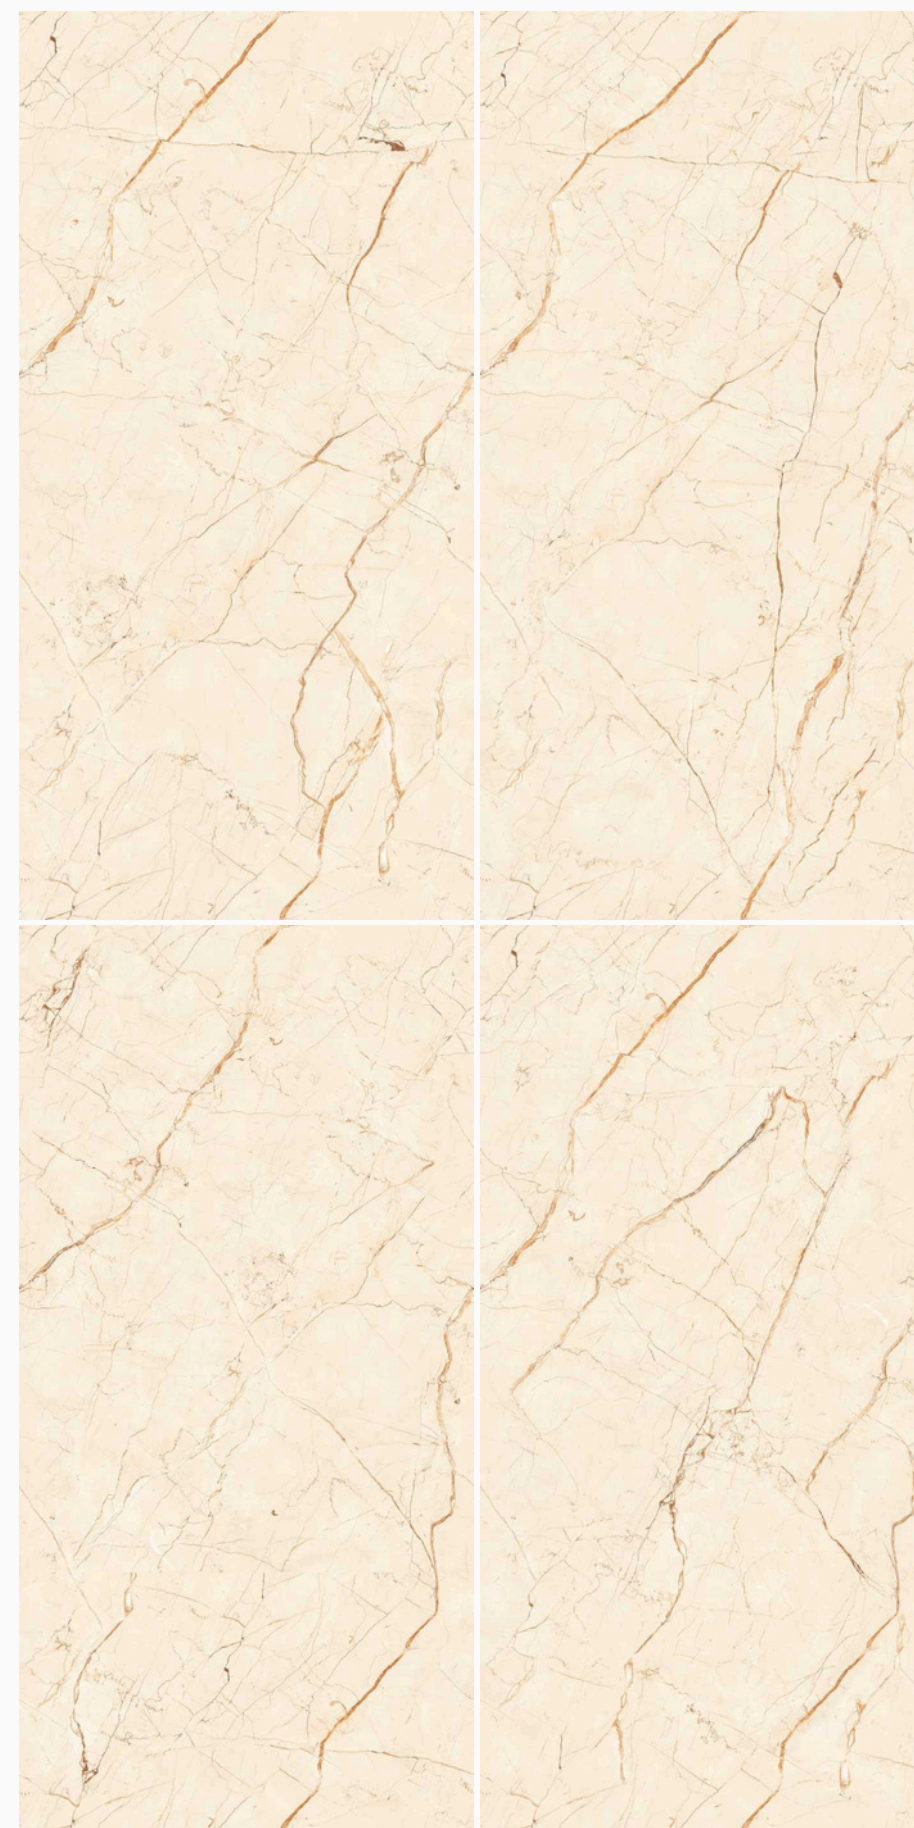

STATVARIO ALTISSIMO A&B

ENDLESS COLLECTION
60x120cm

ENDLESS MATT