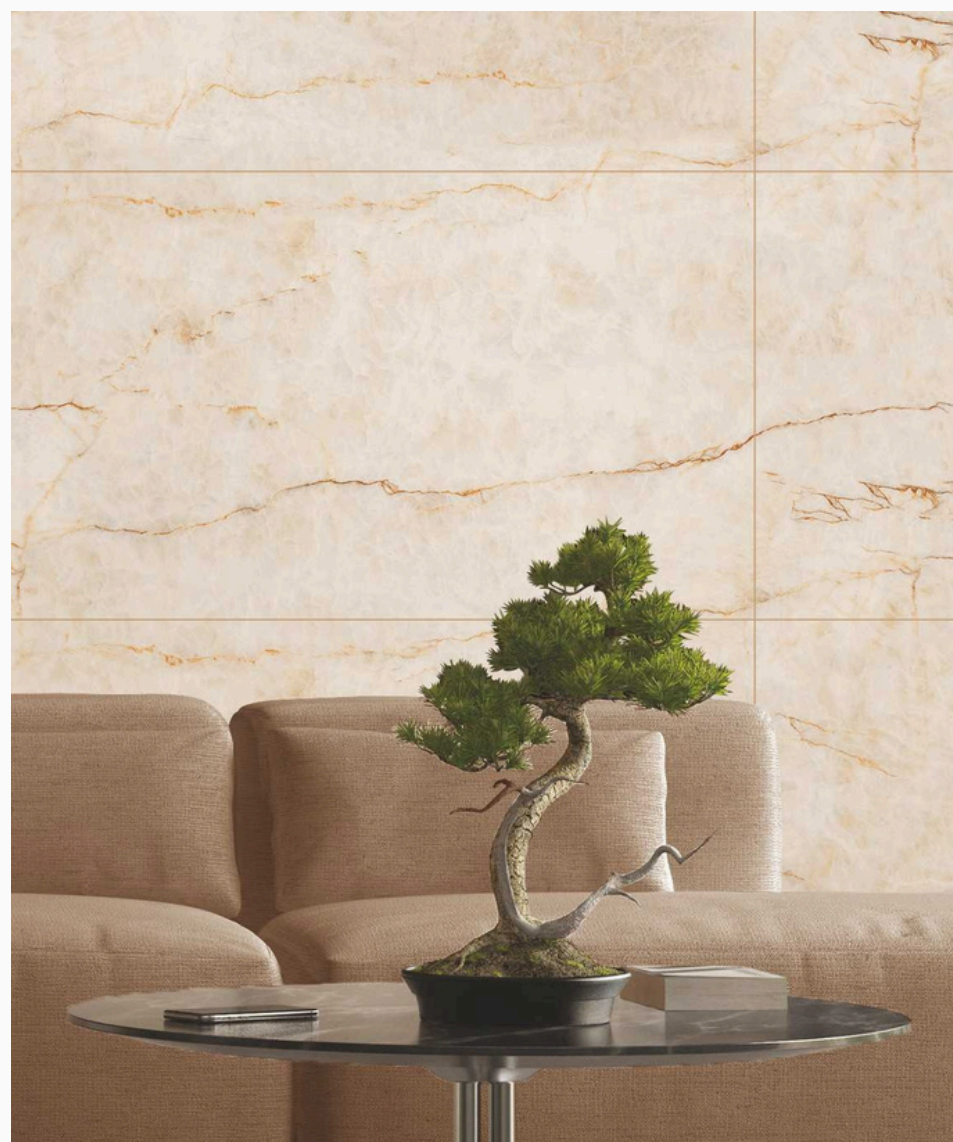

Endless Éclat

COLLECTION 2025

60X60 cm|60X120 cm

ENDLESS COLLECTION
60x120cm

ENDLESS COLLECTION

A timeless masterpiece crafted with attention to detail whose elegance amplifies the look of any space. Unfold the brilliant GVT from the Endless Collection in the ideal format of 60x120cm. These ethereal-looking ceramic pieces embrace your walls & floors seamlessly, and with top-notch features, they make an ideal choice.