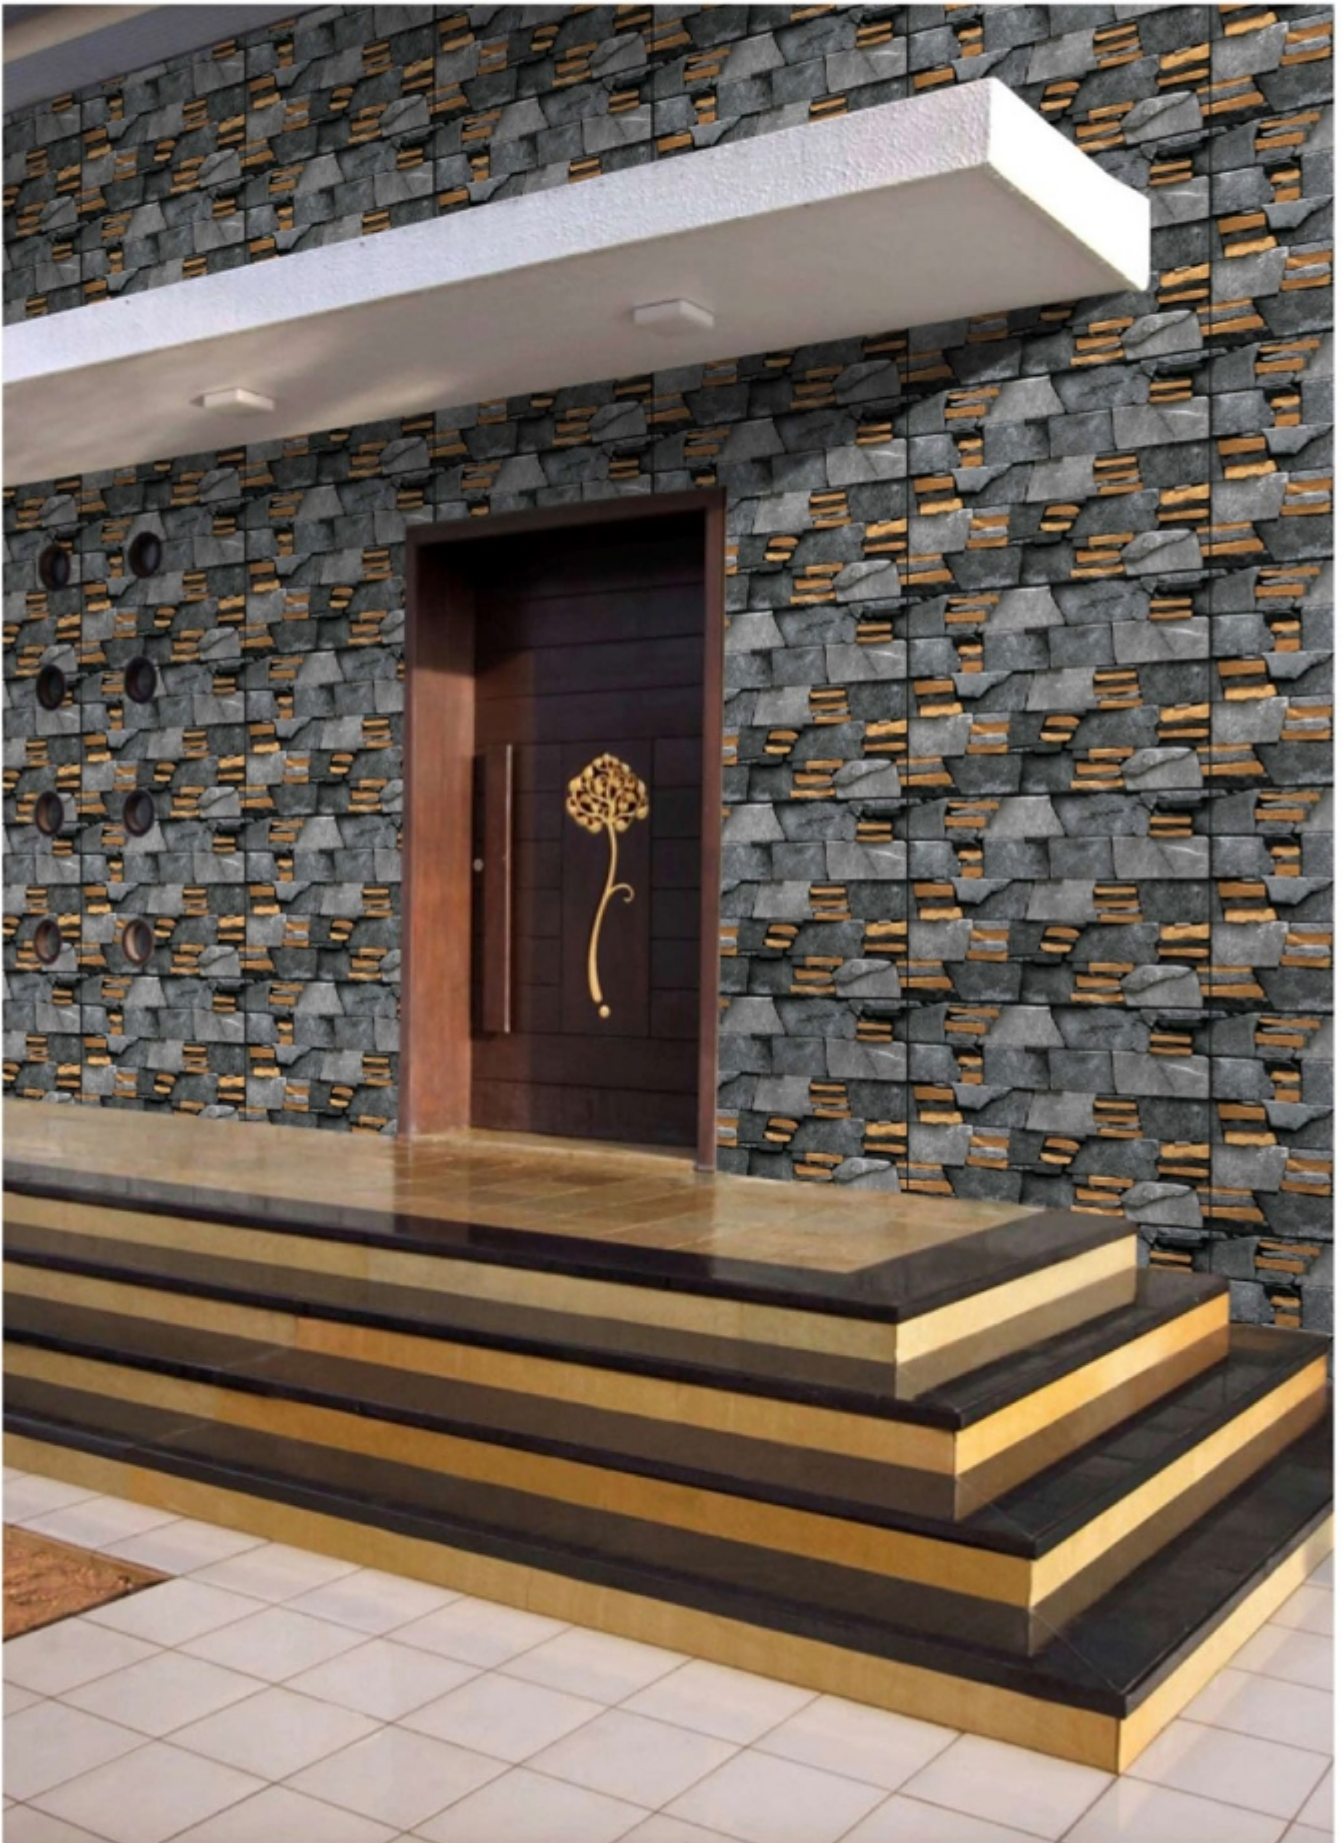

Glossy-91241 Matt-61241

Glossy-91242 Matt-61242

Waterproof Surface

Resistant to High Temperature

Easy to Clean

Hygienic Surface

300x
450mm
ELEVATION

Glossy-91019 Matt-61019