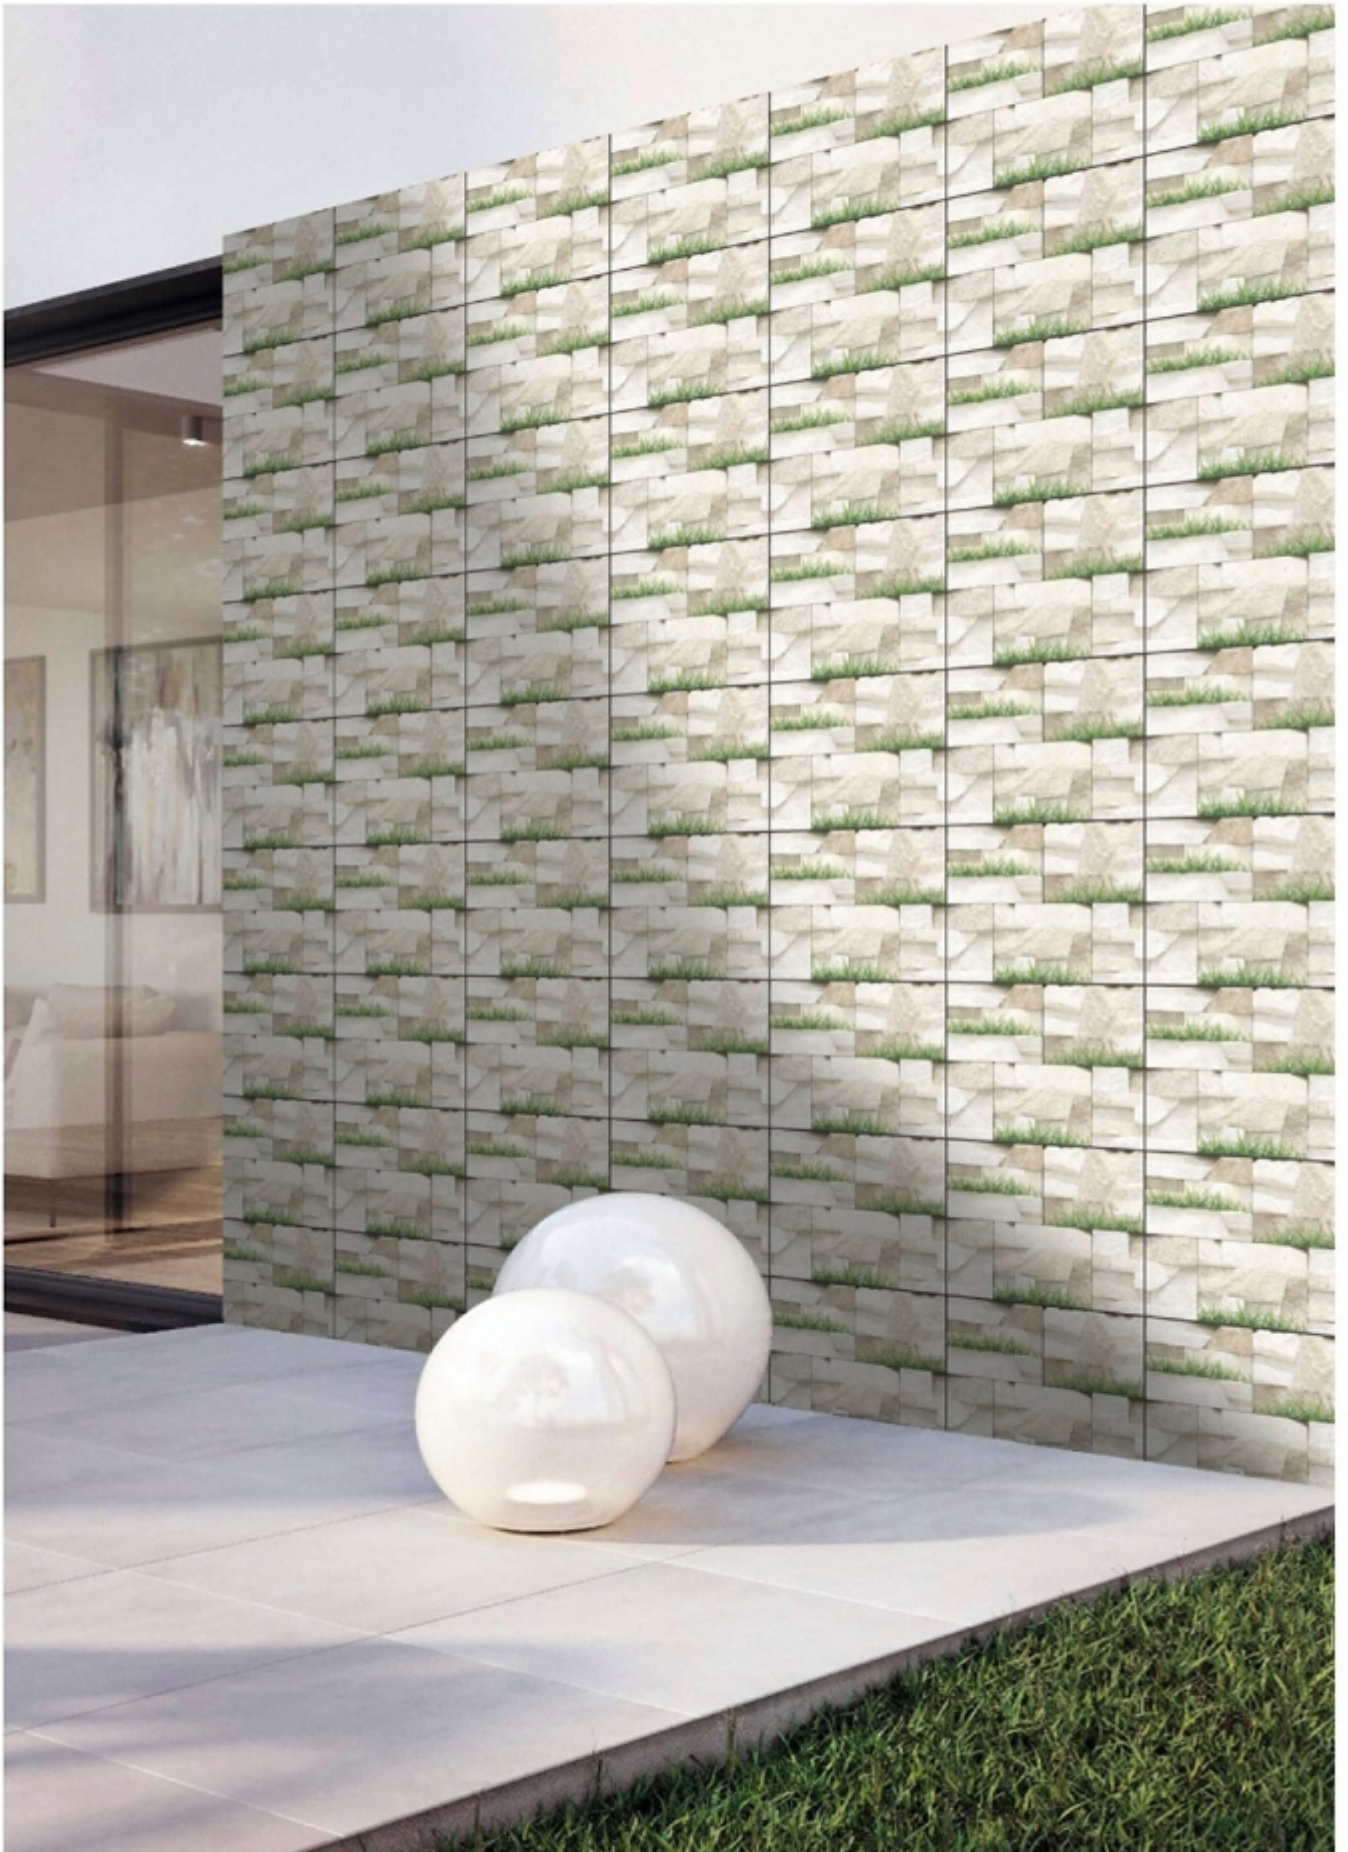

Waterproof Surface

Resistant to High Temperature

Easy to Clean

Hygienic Surface

300x
450mm
ELEVATION

Glossy-91184 Matt-61184

Glossy-91185 Matt-61185

Glossy-91186 Matt-61186